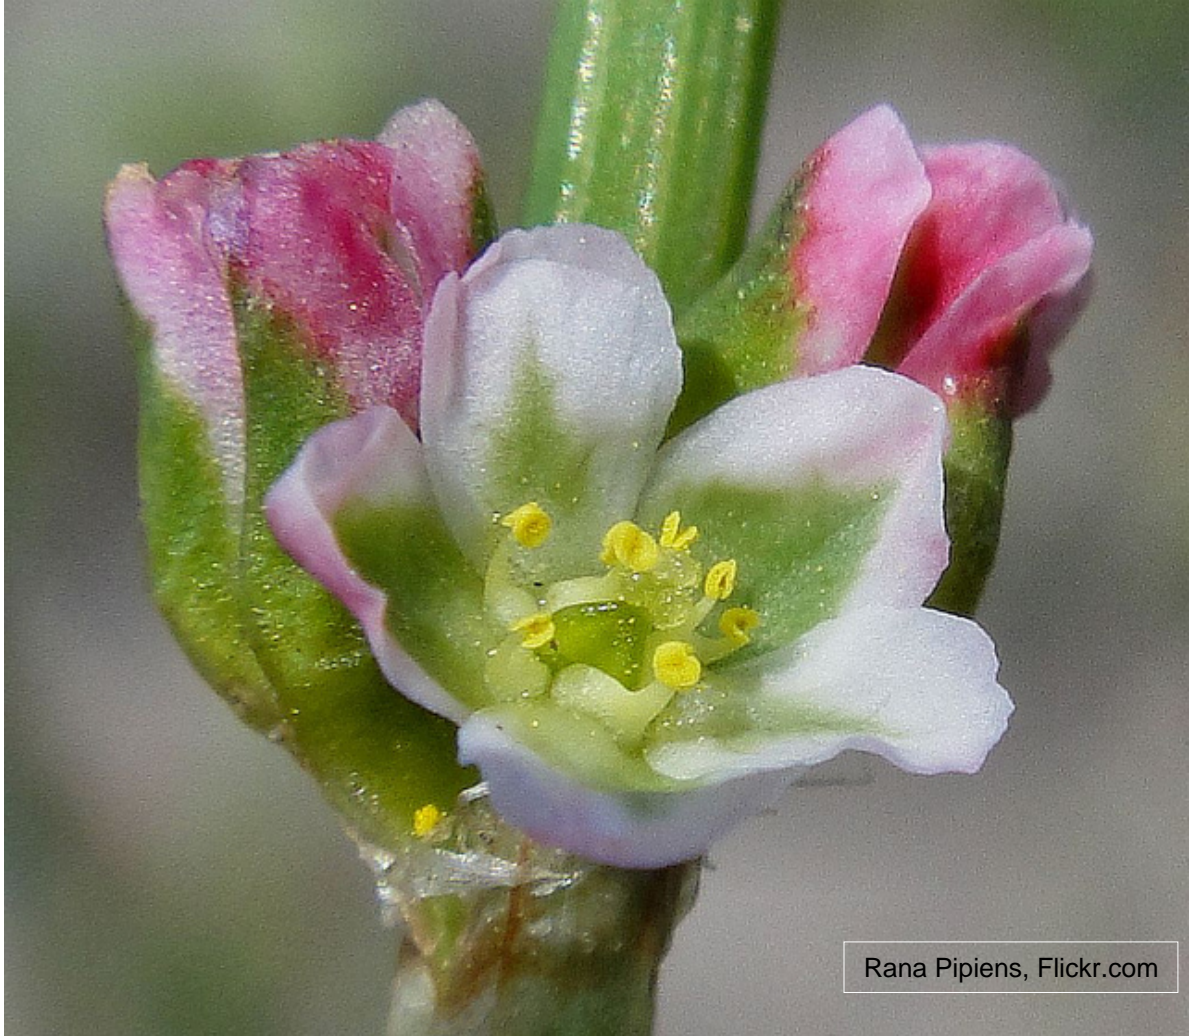

**Virginia Thistle** (*Cirsium Virginianum*)- John Clayton Specimen # 193  
**Virginia Thistle** (*Cirsium Virginianum*)- Nourse Sketchbook Painted Nature print  
**Virginia Thistle** (*Cirsium Virginianum*)- photograph  
**Virginia Thistle** (*Cirsium Virginianum*)- Salmon's Herbal line drawing

**Birdweed (*Polygonum aviculare*)**

2012 The Natural History Museum, John Clayton Herbarium, Clayton #382

**Birdweed (*Polygonum aviculare*)**

Nourse Sketchbook from the The Highlands,  
1841-1846, Library of Virginia Special Collections

**Birdweed** (*Polygonum aviculare*)

Rana Pipiens, Flickr.com

**Birdweed (*Polygonum aviculare*)**

**Milkweed (*Asclepias tuberosa*)**

2012 The Natural History Museum, John Clayton Herbarium, Clayton #83

**Milkweed (*Asclepias tuberosa*)**